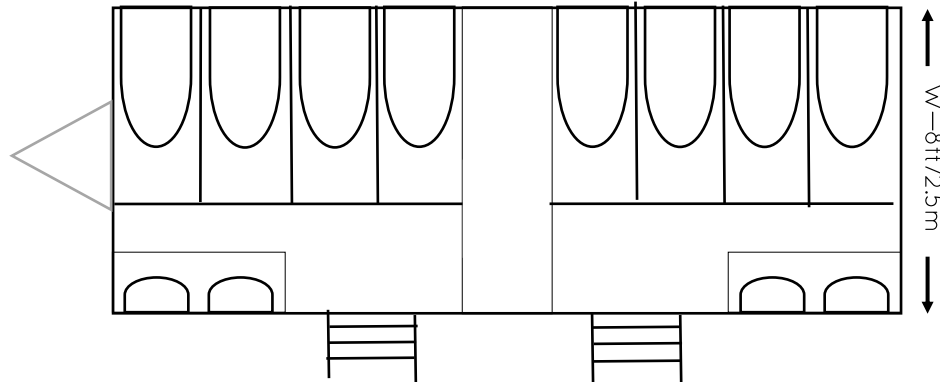

8 BAY CONTEMPORARY TRAILER

URBAN | VIP | VERSATILE

400
GUESTS

8
WCs

4
BASINS

Length: 23ft/7.0m

* dimensions include allowance for tow hitch

H -10ft/3.05m

Our New York loft style of trailers is formed of 4 WC's with 2 basins on each side, and works perfectly with the 4+2 for those VIP DOs

OUR 8 BAY CONTEMPORARY TRAILERS ARE FITTED WITH:

- Dark forest green exterior
- Contemporary Wenge interior with Banksy wall art
- Space saving wall hung basins and toilets
- Complimentary luxury liquid hand soap
- Running warm water (from in built tanks)
- Ample loo roll and soft paper hand towels