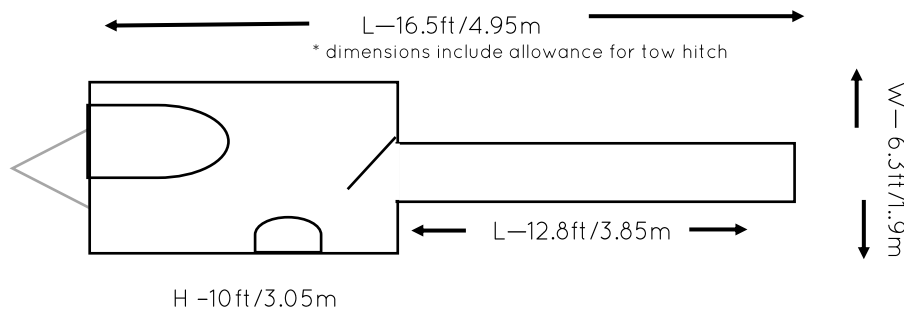

PERFECT FOR:

WEDDINGS
& PARTIES

LARGE-SCALE
EVENTS