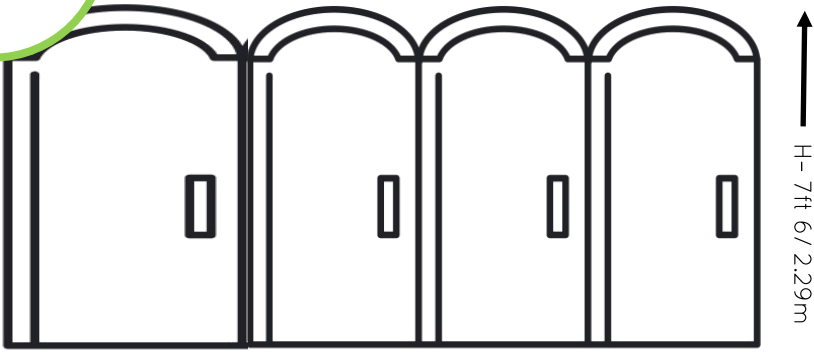

ECO
TOILET

ACCESSIBLE
UNIT

-Eco- PORTABLE & ACCESSIBLE LOOS

CLEAN | WINNING | HONEST

BOGS DON'T NEED TO BE BOG STANDARD!

ECO LOOS

Individual cubicles, each designed for 75 guests.
Perfect for bums on seats.

- Dark forest green exterior
- WC (recirculating flush tank system with 240L capacity)
- Supplied with ample loo roll and hand sanitiser
- Ventilation grills and translucent roof

ACCESSIBLE OPTIONS

- DDA compliant toilets that meet all legislative requirements
- Dark forest green exterior with WC and hand sanitiser
- 1 accessible facility to be provided every 2000 people at an event
- Door suitable for wheel chair access (2ft 9" x 6ft 7" / 0.84m x 1.9m)
- Baby Change facilities are available- please ask