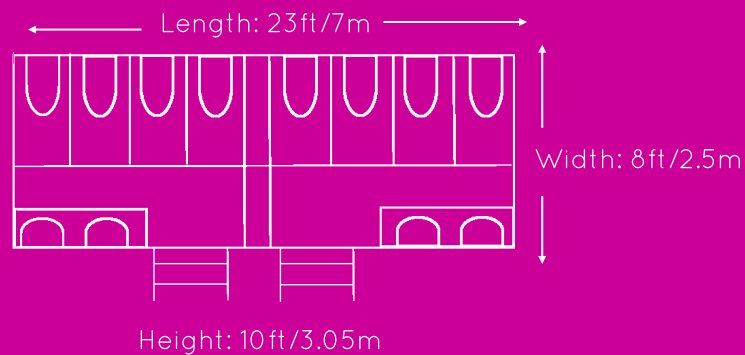

LOOS FOR DOs

8 BAY CONTEMPORARY TRAILER

4 WCs and 2 basins on each side to allow flexible configuration
Suitable for up to 400 guests based on an 8 hour event.

Our 8 Bay trailers are elegantly designed with a high quality, stylish finish and are fully fitted with:

- Dark forest green exterior
- Contemporary wenge interior
- High quality contemporary wall hung basins and toilets
- Running water
- Automatic air freshener
- Modern spot lighting
- Contemporary wall art
- Complimentary "The Tub" luxury Scottish soap
- High quality chrome fixtures & fittings
- Ample loo rolls and soft paper hand towels
- Out of hours emergency customer helpline

* dimensions include allowance for tow hitch