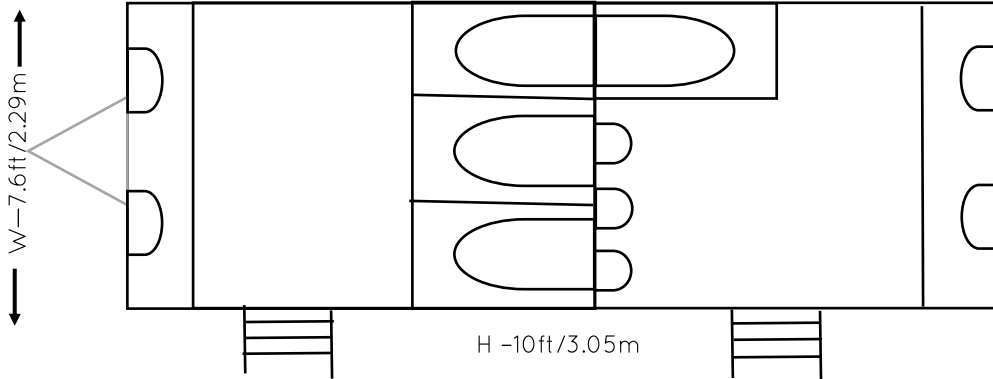

# 3+1 MARDI GRAS TRAILER

**PARTY | LEAF PRINT | POP**

**250**  
GUESTS

**4**  
WCs

**4**  
BASINS

L—22ft/6.86m

\* dimensions include allowance for tow hitch

A vibrant print luxury toilet trailer with pop colour interior. The unit offers 3 ladies WCs and 2 basins, for the gents there is 1 WC, 2-3 urinals and 2 basins.

All of our toilet trailer are self-contained and have their own fresh water supply and waste tanks. They do however require a 240v power supply, either via a 13amp household plug or a generator (minimum 4kVa). Trailers must be placed on firm level ground with unrestricted access.